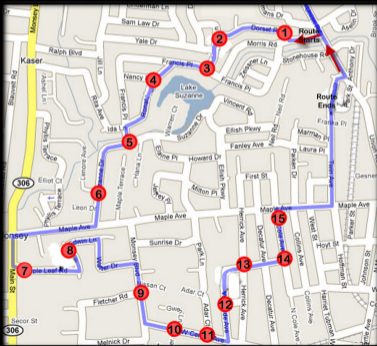

Route One

Leaving Refuah on the hour (i.e. 12:00, 1:00, 2:00)

Bus Stops:

1. Merrick & Rigaud
2. Blueberry Hill & Dr. Frank
3. Blueberry Hill & Dana
4. Dana & Sam Law
5. Sam Law & Jill
6. Jill & Rita
7. Ashel & Rita
8. Ashel by the school
9. Suzanne & Elaine
10. Suzanne & Vincent
11. Elish & Fanley
12. Fanley & Neil
13. Paiken & Marman
14. Stonehouse & Francis
15. Union and W. Eckerson

Route Two

Leaving Refuah 20 minutes after the hour (i.e. 12:20, 1:20, 2:20)

Bus Stops:

- | | | |
|----------------------|-------------------------------------|-------------------------------------|
| 1. Morris & Dorset | 6. Suzanne & Lenore | 11. West Central & Adar |
| 2. Dorset & Charles | 7. 306 & Maple Leaf (on Maple Leaf) | 12. Westside & Woodside |
| 3. Charles & Francis | 8. Roman & Edwin | 13. Stephens & Herrick |
| 4. Ronald & Nancy | 9. Monsey Boulevard & Fletcher | 14. Stephens & and North Cole |
| 5. Francis & Suzanne | 10. West Central & Neshor | 15. North Cole & Maple (on N. Cole) |

Route Three

Bus Stops:

Leaving Refuah
forty minutes
after the hour
(i.e. 12:40,
1:40, 2:40)

1. Kearsing & 306
2. Calvert & Crest
3. Calvert & Dover
4. W. Maple & Saddle
5. Albert & Saddle
6. Grove & Saddle
7. Second & Main
8. Grove & Remsen
9. Bates & Horton
10. Bates by turn
11. Horton & Bates