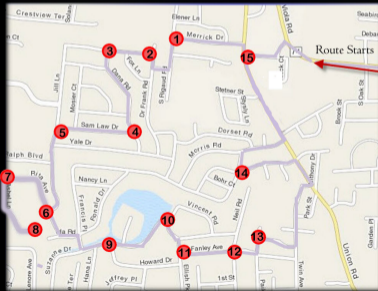

Route One

Leaving Refuah on the hour (i.e. 12:00, 1:00, 2:00)

Bus Stops:

1. Merrick & Rigaud
2. Blueberry Hill & Dr. Frank
3. Blueberry Hill & Dana
4. Dana & Sam Law
5. Sam Law & Jill
6. Jill & Rita
7. Ashel & Rita
8. Ashel by the school
9. Suzanne & Elaine
10. Suzanne & Vincent
11. Elish & Fanley
12. Fanley & Neil
13. Paiken & Marman
14. Stonehouse & Francis
15. Union and W. Eckerson

Route Two

Leaving Refuah 20 minutes after the hour (i.e. 12:20, 1:20, 2:20)

Bus Stops:

- | | | |
|----------------------|-------------------------------------|-------------------------------------|
| 1. Morris & Dorset | 6. Suzanne & Lenore | 11. West Central & Adar |
| 2. Dorset & Charles | 7. 306 & Maple Leaf (on Maple Leaf) | 12. Westside & Woodside |
| 3. Charles & Francis | 8. Roman & Edwin | 13. Stephens & Herrick |
| 4. Ronald & Nancy | 9. Monsey Boulevard & Fletcher | 14. Stephens & and North Cole |
| 5. Francis & Suzanne | 10. West Central & Neshor | 15. North Cole & Maple (on N. Cole) |

Route Three

Bus Stops:

Leaving Refuah
forty minutes
after the hour
(i.e. 12:40,
1:40, 2:40)

1. Kearsing & 306
2. Calvert & Crest
3. Calvert & Dover
4. W. Maple & Saddle
5. Albert & Saddle
6. Grove & Saddle
7. Second & Main
8. Grove & Remsen
9. Bates & Horton
10. Bates by turn
11. Horton & Bates